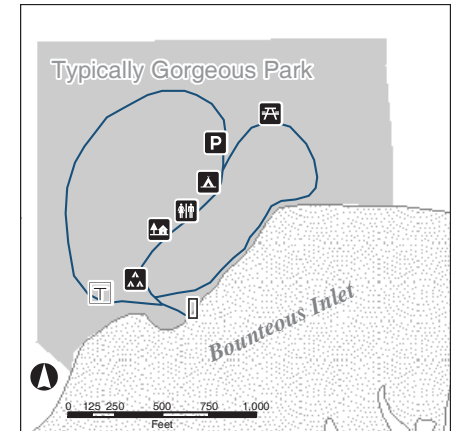

Trailheads:	nms
Ready Ramp	4.1
Quick Sand Beach	5.5
Port of Sherry	8.6

Adjacent Sites:	nms
Never Rain Rest Area	6.2
Piney Island County Park	6.8
Super Site State Park	12.2

Location:

Southwest of NW tip, west of Cedar Park.

1:6,000 local detail

Beach Approach:

Land on a silken sand beach.

Legend

- ▲ Caretaker's House
- Trail Marker
- ▲ CMT Campsite
- ⚓ Flush Toilet
- ⚓ Waterless Toilet
- ⚓ Flush Toilet & Shower
- P Pay Station
- ▲ Overflow Camping
- ⚓ Picnic Area
- ⚓ Ranger Station