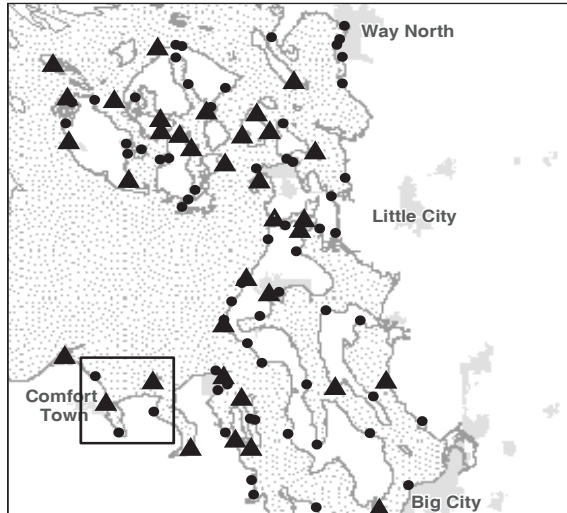

Typical Gorgeous Campsite

On a typical sunny weekend day, you and your friends are the only non-motorized boaters at the Cascadia Marine Trail's most typical gorgeous campsite. Not only is the weather typically gorgeous, but the campsite is pristine and the outhouse as fragrant as a rose.

Regional Locator Map

1:96,000 area detail

Please Note: These maps are not intended for navigational purposes. All cartographic information is copyright WWTA 2007.

Natural History:

Beautiful Bay is westernmost habitat of the stunning Cascadia whale (*Typicalus Gorgeosa Cascadia*). Otters play merrily in the tranquil waters. Billions of barnacles and echelons of eagles abound.

Trailheads:	nms
Ready Ramp	4.1
Quick Sand Beach	5.5
Port of Sherry	8.6

Adjacent Sites:	nms
Never Rain Rest Area	6.2
Piney Island County Park	6.8
Super Site State Park	12.2

Location:

Southwest of NW tip, west of Cedar Park.

Coordinates:

N 48°XX.576' W 123°XX.272'

Charts:

NOAA chart 28423
SeaTrails chart WA 003

Legend

- ▲ Campsite
- Trailhead

Typical Gorgeous Campsite in Typically Gorgeous Park

Number of Sites: