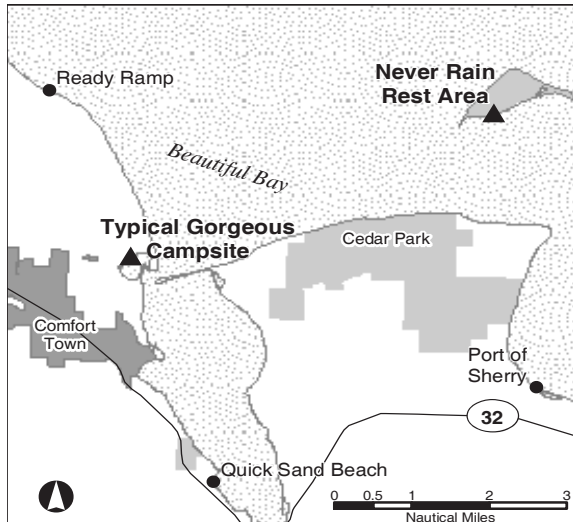

Typical Gorgeous Campsite

On a typical sunny weekend day, you and your friends are the only non-motorized boaters at the Cascadia Marine Trail's most typical gorgeous campsite. Not only is the weather typically gorgeous, but the campsite is pristine and the outhouse as fragrant as a rose.

Regional Locator Map

1:96,000 area detail

Please Note: These maps are not intended for navigational purposes. All cartographic information is copyright WWTA 2007.

Natural History:

Beautiful Bay is westernmost habitat of the stunning Cascadia whale (*Typicalus Gorgeosa Cascadia*). Otters play merrily in the tranquil waters. Billions of barnacles and echelons of eagles abound.

Trailheads:	nms
Ready Ramp	4.1
Quick Sand Beach	5.5
Port of Sherry	8.6

Adjacent Sites:	nms
Never Rain Rest Area	6.2
Piney Island County Park	6.8
Super Site State Park	12.2

Location:

Southwest of NW tip, west of Cedar Park.

1:6,000 local detail

Beach Approach:

Land on a silken sand beach.

Legend

- ▲ Caretaker's House
- Trail Marker
- ▲ CMT Campsite
- ⚓ Flush Toilet
- ⚓ Waterless Toilet
- ⚓ Flush Toilet & Shower
- P Pay Station
- ▲ Overflow Camping
- ⚓ Picnic Area
- ⚓ Ranger Station