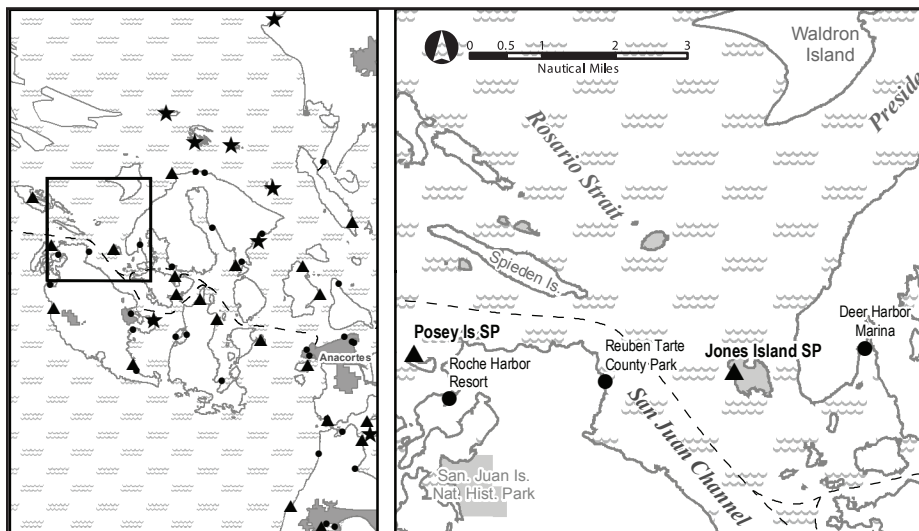

## Jones Island Marine State Park

Without question one of the more popular destinations of the San Juan Islands. Take a walk along the 2 miles of hiking trails and you may see deer, birds, or mink, or search for the foundation of a pioneer's homesite on the south side of the island. The cove and dock on the north side of the island are a short walk away.

### Natural History:

Jones Island was named by the Wilkes Expedition in 1941 in honor of Cpt. Jacob Jones, US Navy, who captured the British brig "Frolic" on October 18, 1812, as Master Commandant of the sloop-of-war "Wasp." The island has denser vegetation than the other islands, and island deer have become so tame that they regularly beg food from campers.

Regional Locator Map

### Location:

Jones Island is a half a mile off the SW corner of Orcas Island. Campsite is at the midpoint of W side of the island.