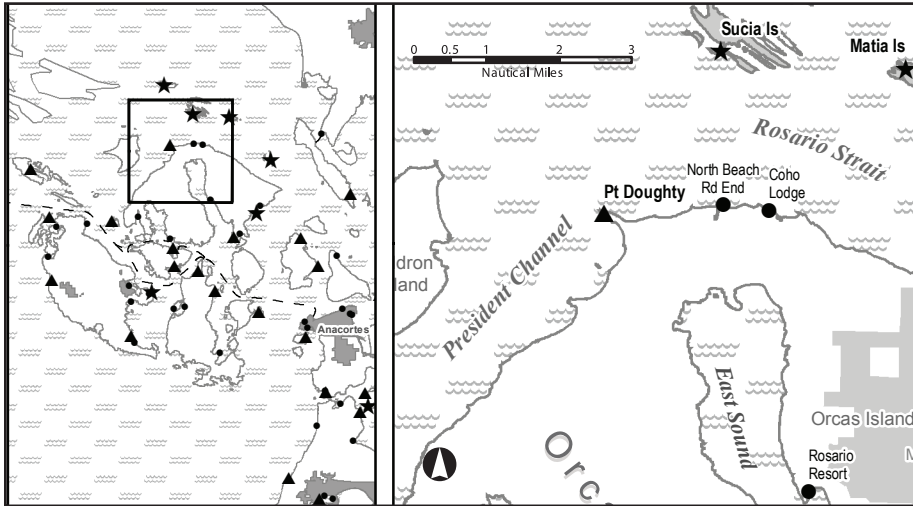

Point Doughty

Probably the most remote campsite on the Cascadia Marine Trail, Point Doughty is well worth every bit of effort necessary to get there. The small bay to the southwest of the point is too shallow for most power boats, often resulting in a peaceful solitude becoming ever more difficult to find in the San Juans.

Natural History:

The adjacent Natural Area Preserve protects a natural forest community dominated by douglas-fir and ocean spray, representing the "rain shadow" vegetation which occurs in the San Juan Islands. Bald eagles feed and nest on the preserve, and seals haul out on the rocky shoreline. As the Preserve is off-limits for hiking, be sure to bring binoculars to enjoy the wildlife and remember to scan the water for a glimpse of whales, porpoises, or scuba divers.

Regional Locator Map

Location:

At the NW corner of Orcas Island

Coordinates:

N 48° 42.682' W 122° 56.966'

Charts:

NOAA chart 18431
SeaTrails chart WA 004

Climb to camp and viewpoints

Day Use/Trailheads:	nms
North Beach Roadend	2.1
Bartwood Lodge	3.0
Deer Harbor Marina	9.0
Adjacent Campsites:	nms
Jones Island SP	7.4
Stuart Island SP	11.3
Posey Island SP	11.5

Beach Approach:
Small beach on the S side of the point. Gravel and pebbles at high tide. Rocks at low tide.